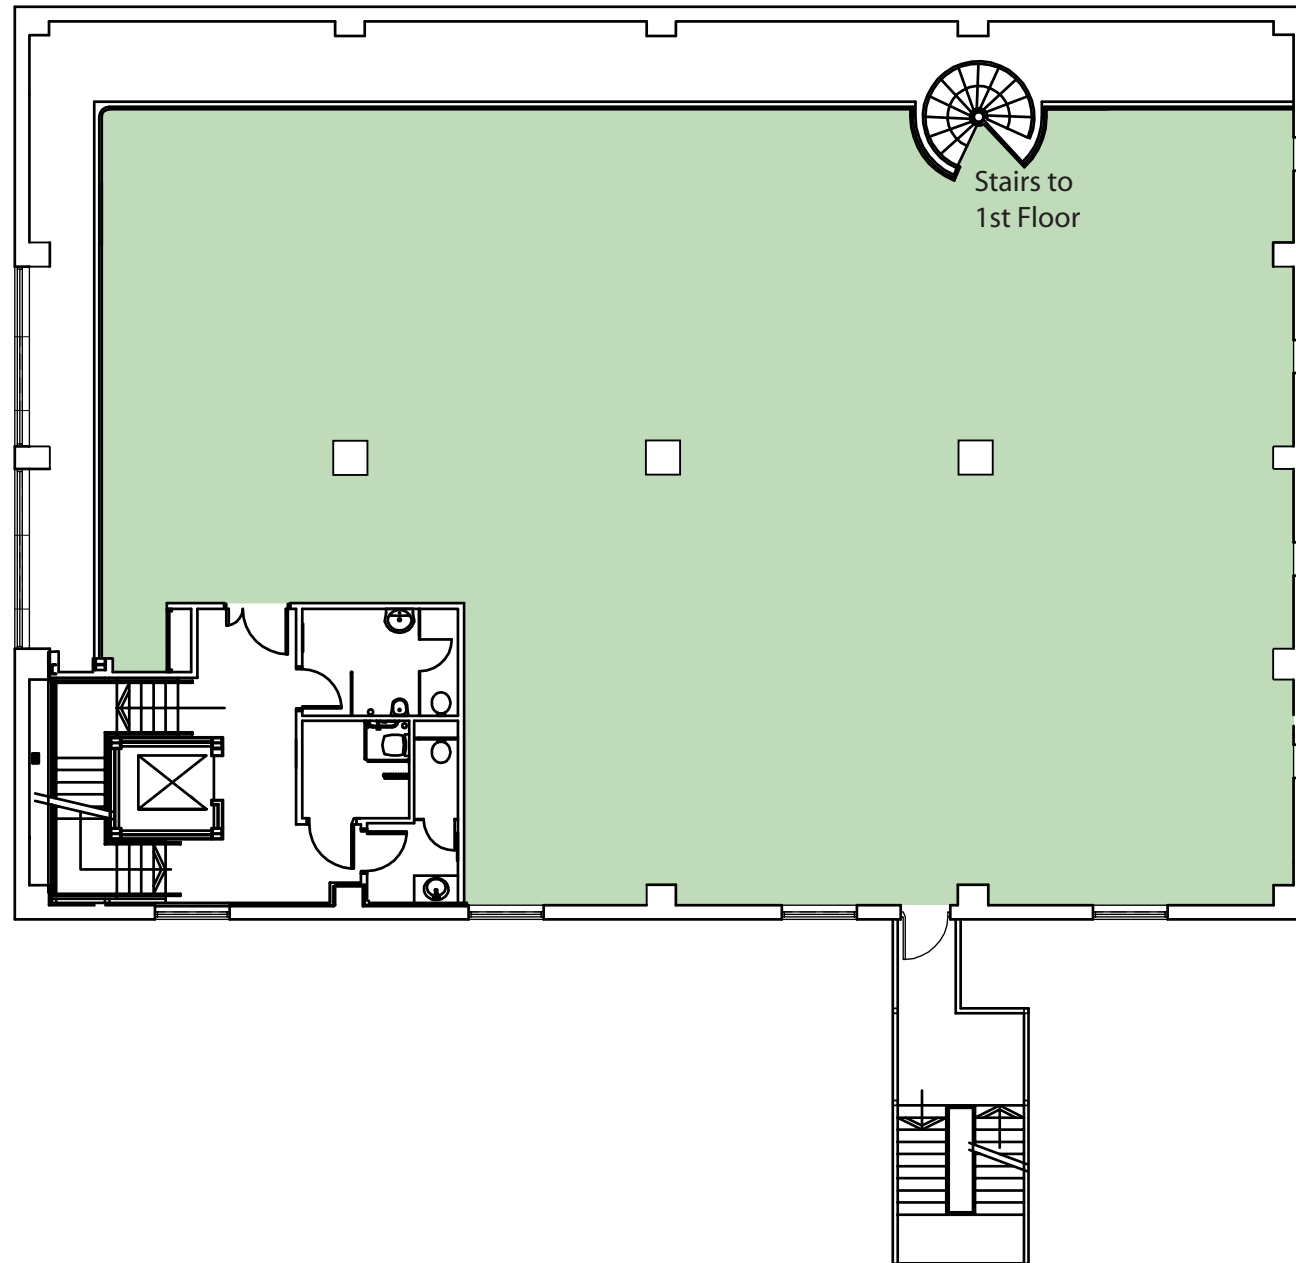

# Wool Lofts

## First Floor Mezzanine\*

3,469 sq.ft (322.3 sq.m)

\* Note: only available in conjunction with first floor

David Jackson  
david.jackson@sandersonweatherall.com

Craig Stobbart  
craig.stobbart@gvalambedge.co.uk