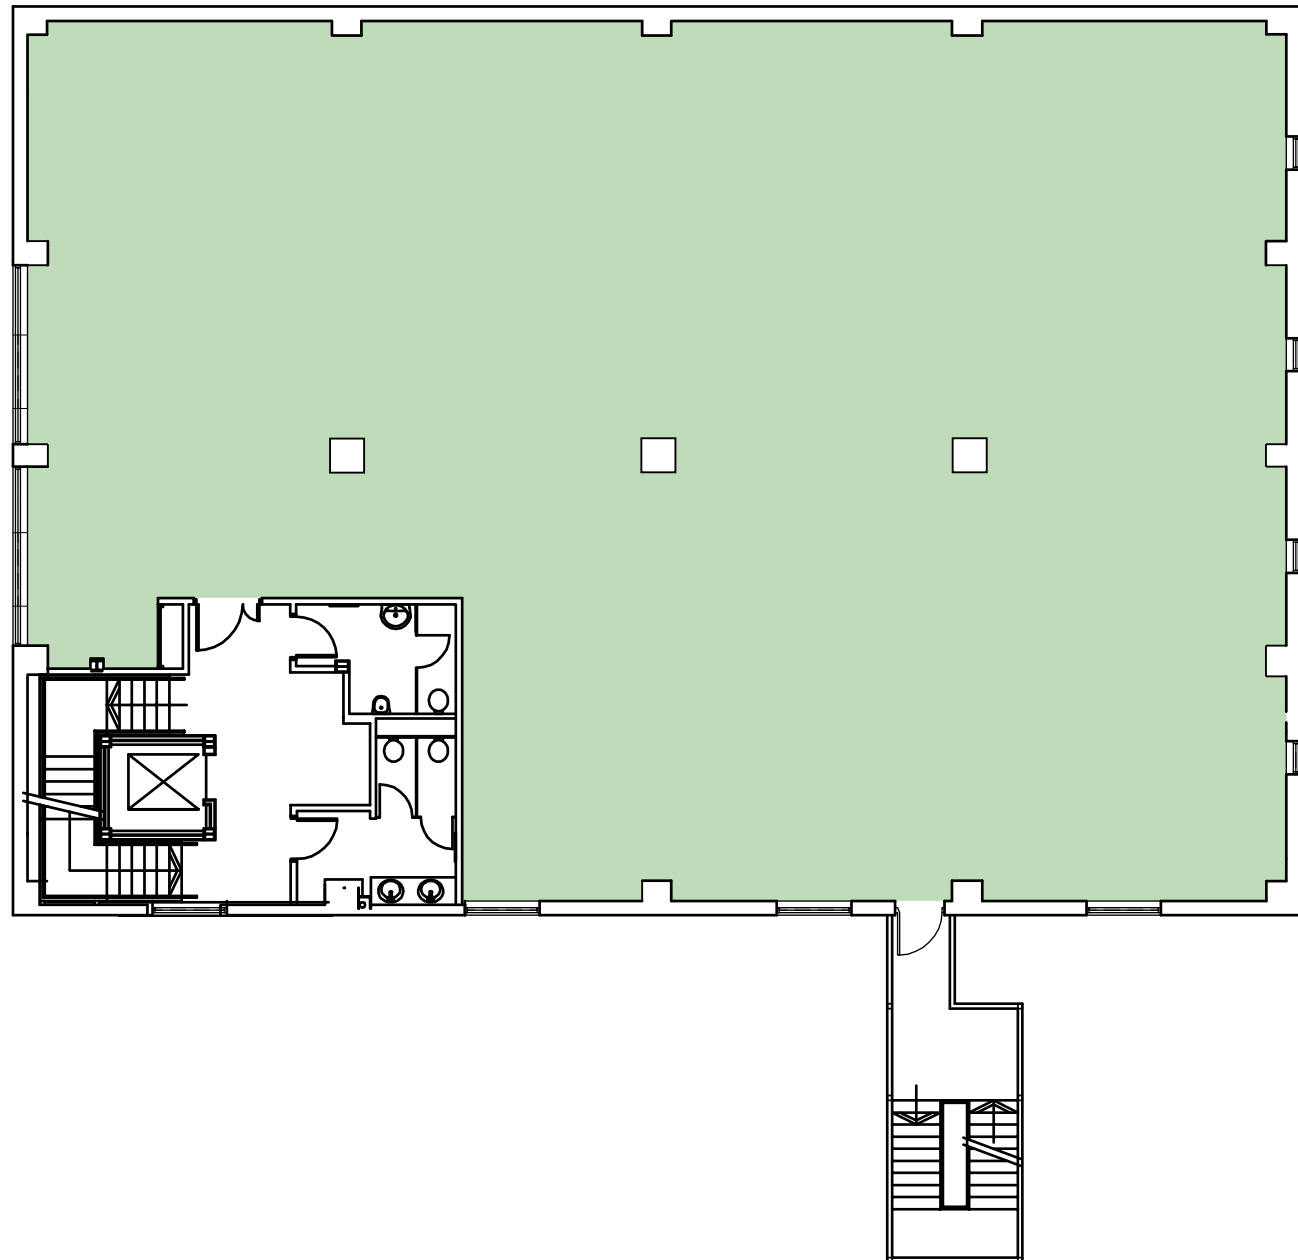

Wool Lofts

Second Floor
4,308 sq.ft (400.2 sq.m)

David Jackson
david.jackson@sandersonweatherall.com

Craig Stobbart
craig.stobbart@gvalambedge.co.uk