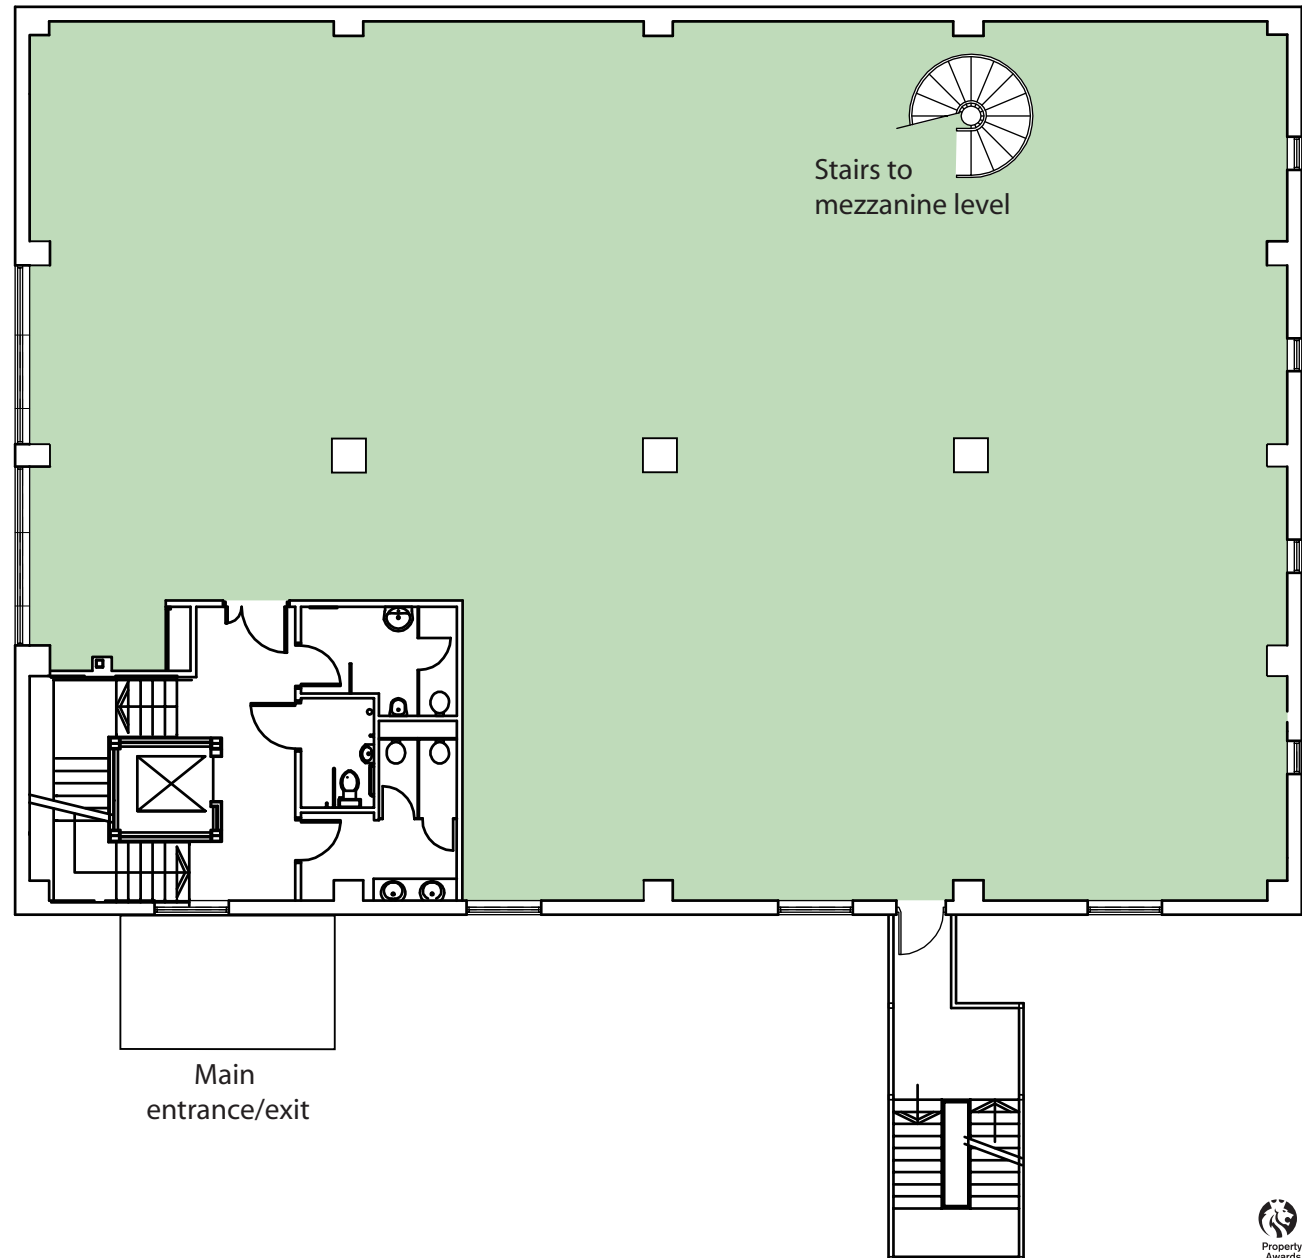

# Wool Lofts

First Floor  
4,299 sq.ft (399.4 sq.m)

David Jackson  
david.jackson@sandersonweatherall.com

Craig Stobbart  
craig.stobbart@gvalambedge.co.uk