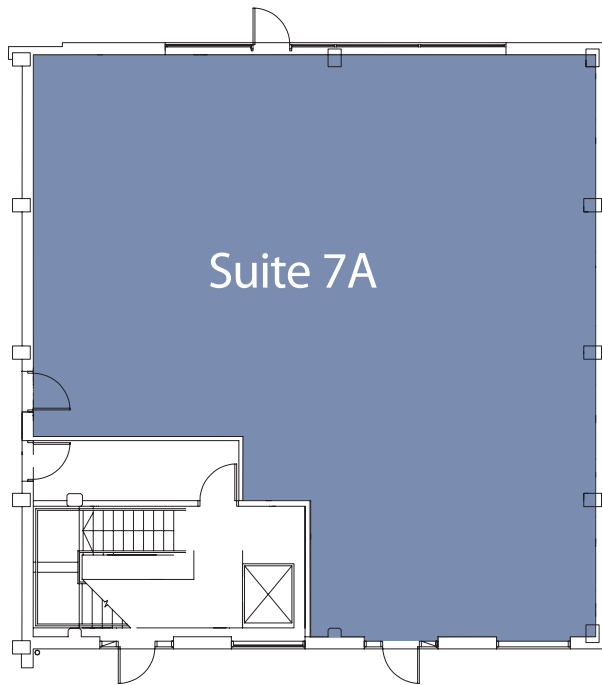

Beehive

David Jackson
david.jackson@sandersonweatherall.com

Craig Stobbart
craig.stobbart@gvalambedge.co.uk

Unit	Floor(s)	S q.ft	S q.m
Suite 7A	Ground	1,817 sq.ft	168.8 sq.m
Suite 7B	First + Mezzanine	3,412 sq.ft	317 sq.m
Suite 7A&B	Ground, First + Mezzanine	5,229 sq.ft	485.8 sq.m