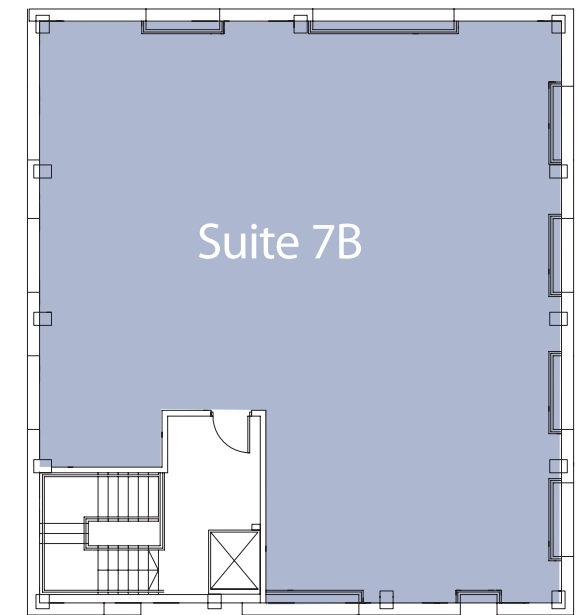

Beehive

David Jackson
david.jackson@sandersonweatherall.com

Craig Stobbart
craig.stobbart@gvalambedge.co.uk

Unit	Floor(s)	S q.ft	S q.m
Suite 7A	Ground	1,817 sq.ft	168.8 sq.m
Suite 7B	First + Mezzanine	3,412 sq.ft	317 sq.m
Suite 7A&B	Ground, First + Mezzanine	5,229 sq.ft	485.8 sq.m