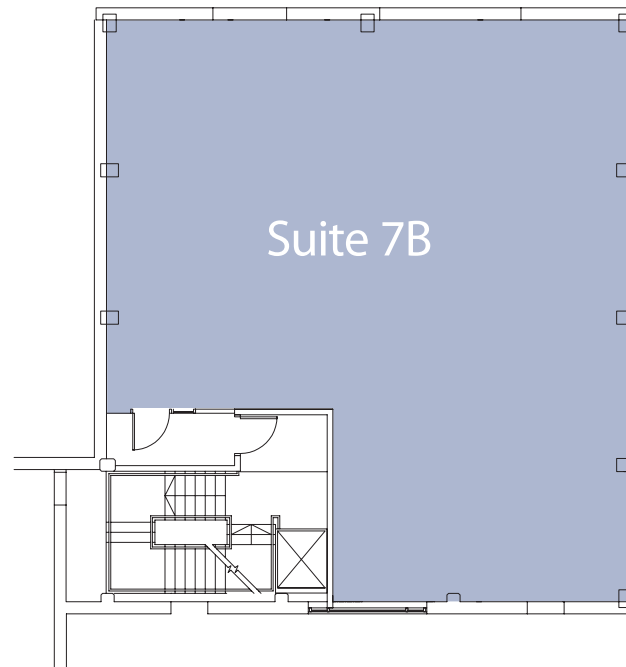

Beehive

David Jackson
david.jackson@sandersonweatherall.com

Craig Stobbart
craig.stobbart@gvalambedge.co.uk

Unit	Floor(s)	S q.ft	S q.m
Suite 7A	Ground	1,817 sq.ft	168.8 sq.m
Suite 7B	First + Mezzanine	3,412 sq.ft	317 sq.m
Suite 7A&B	Ground, First + Mezzanine	5,229 sq.ft	485.8 sq.m